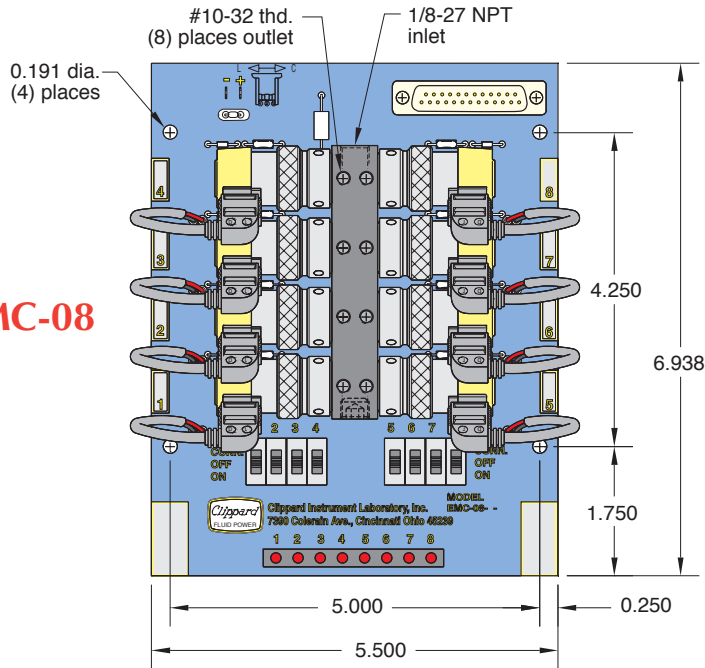

ET VALVES & ELECTRONIC MANIFOLD CARDS

EMC-08

EMC-12

Wiring Diagram

Note: Manifold mounted valves are Normally-Closed. Use ETO models if exhaust must be ported. ETO models cannot be used "Normally-Open" without special piping.