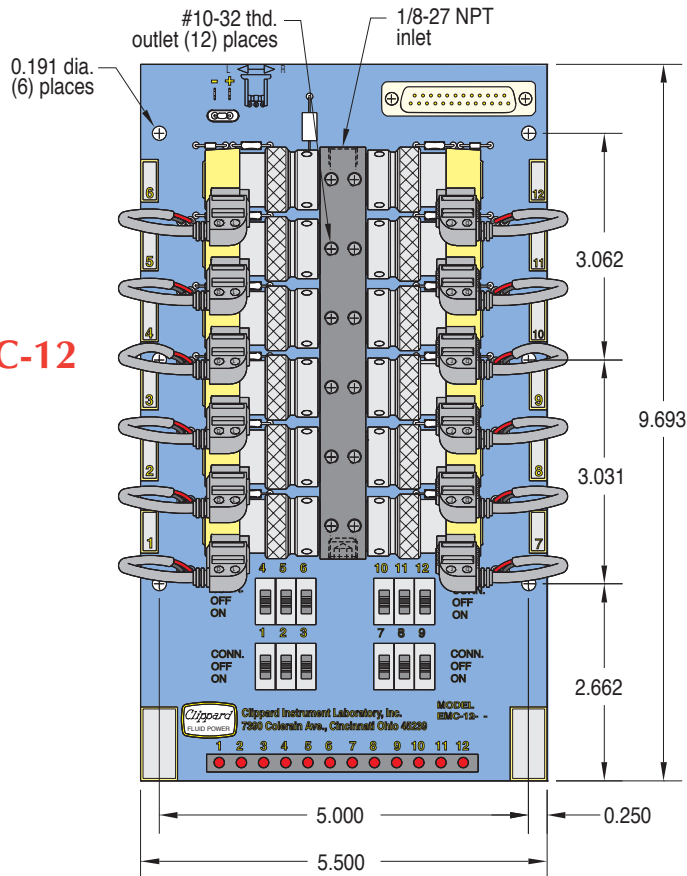

ET VALVES & ELECTRONIC MANIFOLD CARDS

EMC-08

EMC-12

Wiring Diagram

Note: Manifold mounted valves are Normally-Closed. Use ETO models if exhaust must be ported. ETO models cannot be used "Normally-Open" without special piping.